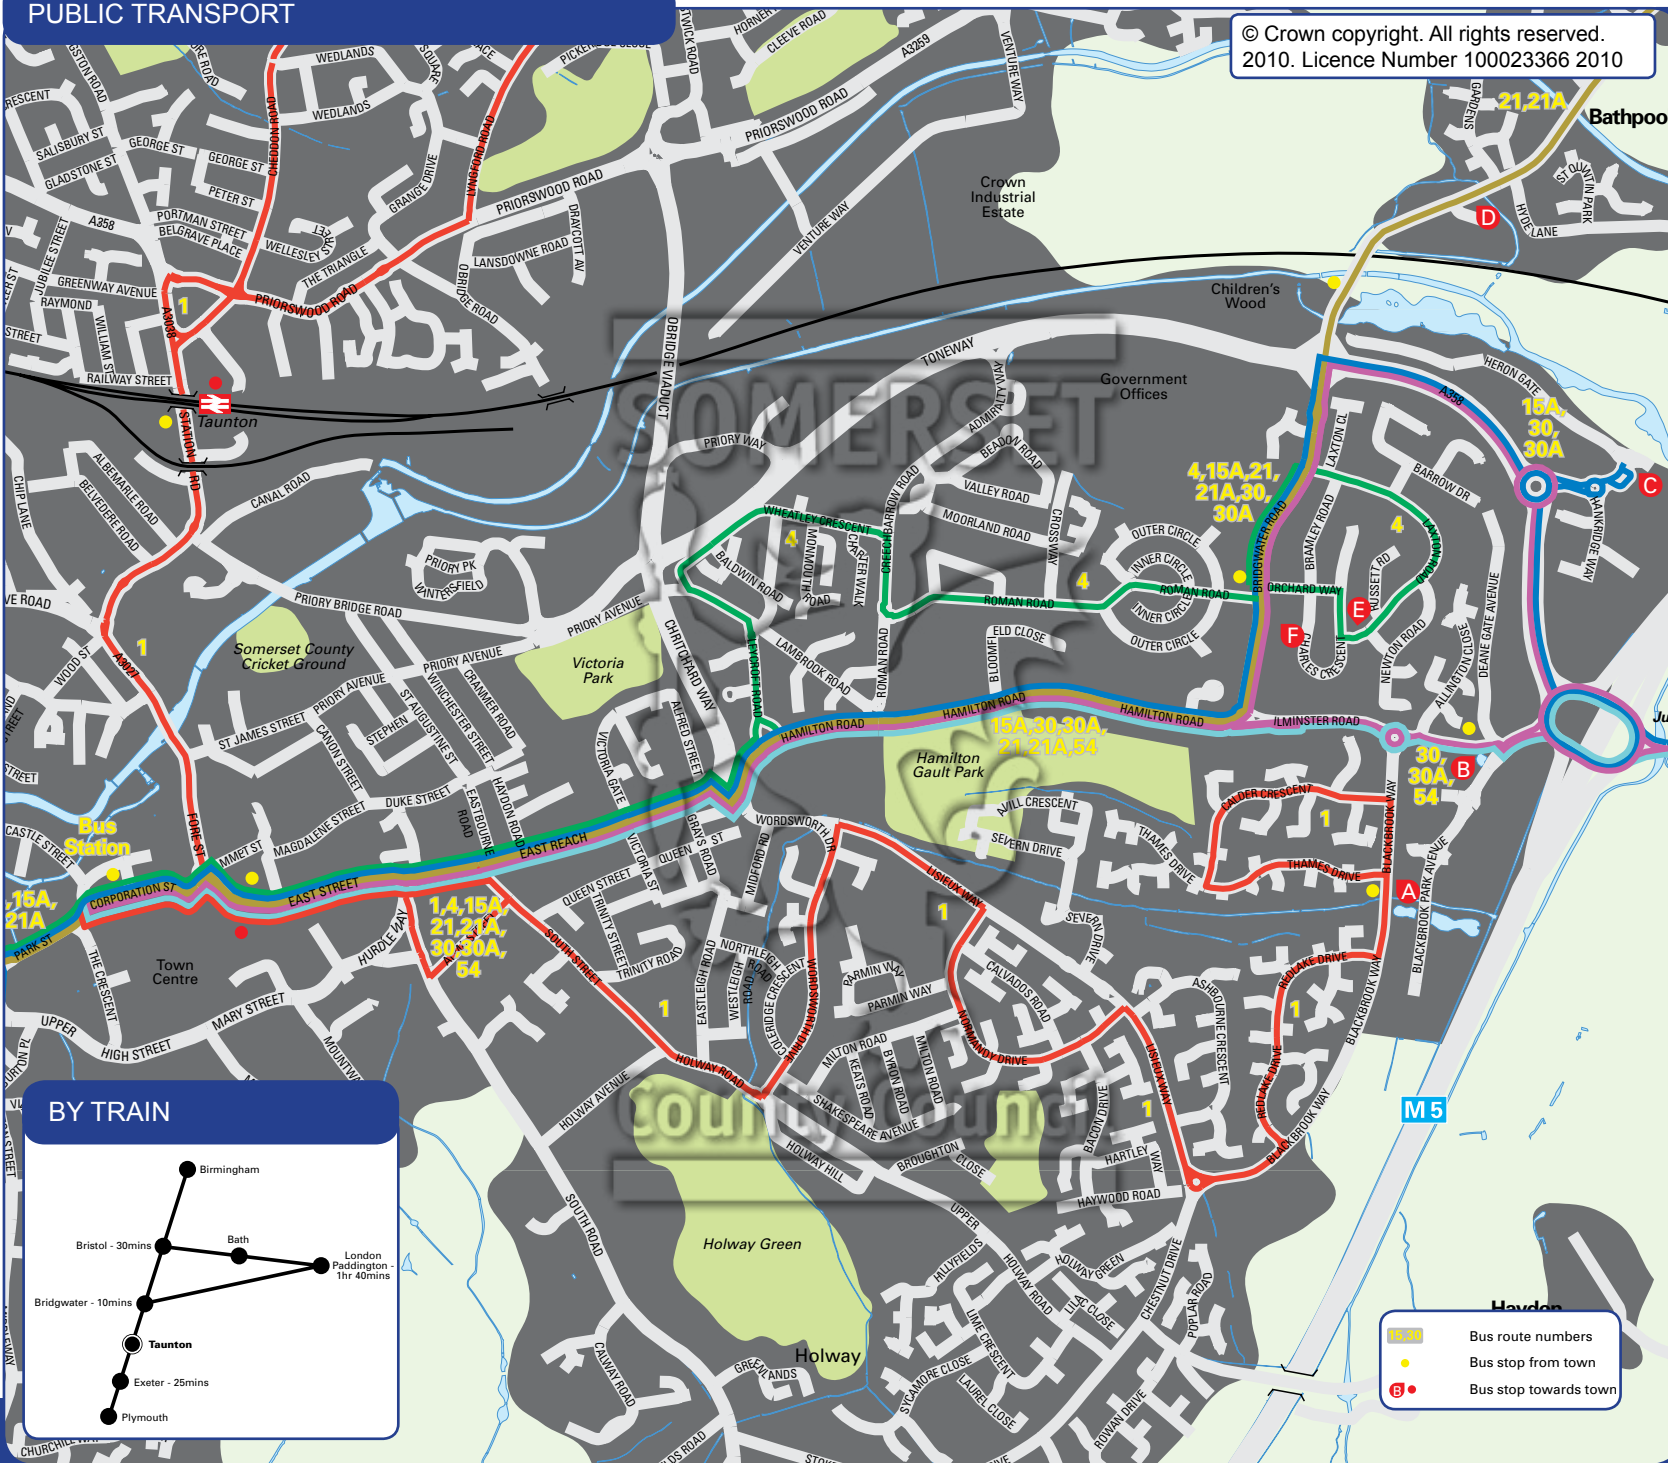

PUBLIC TRANSPORT

© Crown copyright. All rights reserved.
2010. Licence Number 100023366 2010

DESTINATION FROM TOWN
within 20mins from J25 by bus

First 1 Taunton town centre ▶
Stop A

N.B. Bus 1A does not serve Stop A

Onward destinations:
Taunton Rail Station, Cheddon,
Priorswood

First 4 Taunton town centre ▶
Stop E

Onward destinations:
Musgrove Hospital, Galmington

Webberbus 15A Taunton town
centre ▶ **Stop C** ▶

**Creech St. Michael – North
Petherton**

Onward destinations:
Musgrove Hospital, Wellington,
Bridgwater

First 21 or 21A Taunton town
centre ▶ **Stop D**

or F ▶ North Petherton

Onward destinations:
Musgrove Hospital, Bridgwater,
Burnham-on-Sea

First 30 or 30A Taunton town
centre ▶ **Stop B** ▶

Hatch Beauchamp - Ashill

*N.B. Buses towards town stop at
Stop F*

Onward destinations:
Chard, Axminster

First 54 Taunton town centre ▶
Stop B ▶ **Curry Rivet**

*N.B. Buses towards town stop at
Stop C also during the evening*

Onward destinations:
Langport, Somerton, Yeovil

BY TRAIN