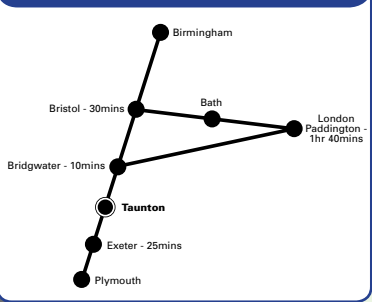

Onward destinations:
Taunton Rail Station, Cheddon,
Priorswood

First 4 Taunton town centre ▶
Stop E

Onward destinations:
Musgrove Hospital, Galmington

Webberbus 15A Taunton town
centre ▶ **Stop C** ▶

**Creech St. Michael – North
Petherton**

Onward destinations:
Musgrove Hospital, Wellington,
Bridgwater

First 21 or 21A Taunton town
centre ▶ **Stop D**

or F ▶ North Petherton

Onward destinations:
Musgrove Hospital, Bridgwater,
Burnham-on-Sea

First 30 or 30A Taunton town
centre ▶ **Stop B** ▶

Hatch Beauchamp - Ashill

*N.B. Buses towards town stop at
Stop F*

Onward destinations:
Chard, Axminster

First 54 Taunton town centre ▶
Stop B ▶ **Curry Rivet**

*N.B. Buses towards town stop at
Stop C also during the evening*

Onward destinations:
Langport, Somerton, Yeovil

BY TRAIN

For information on bus service
frequencies, please see overleaf.