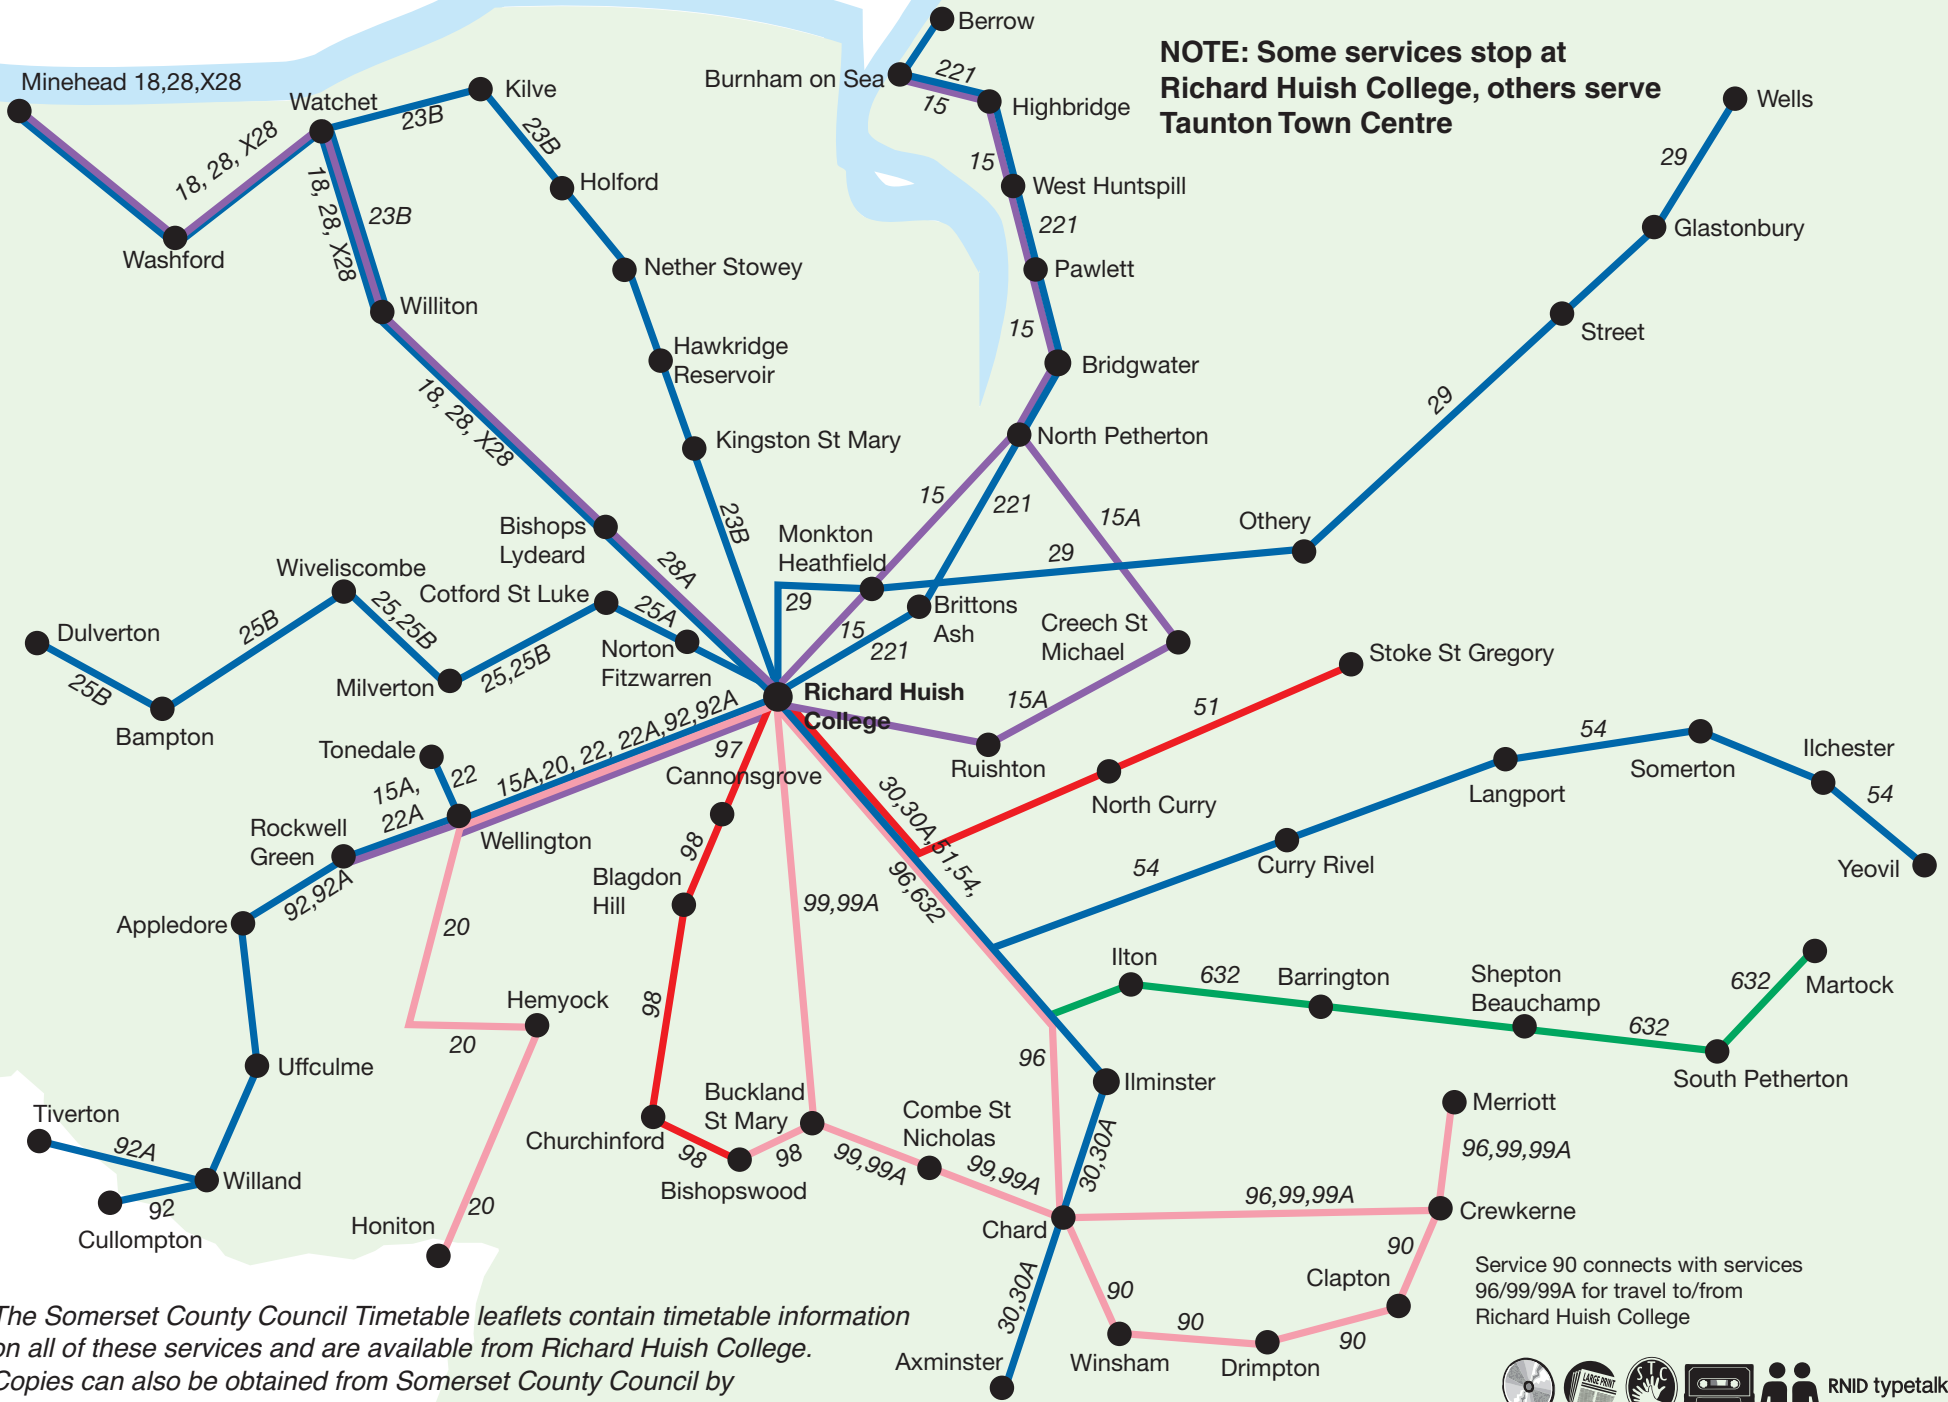

**First Bus**

Tonedale - Wellington - Taunton	22
Rockwell Green - Wellington - Taunton	22A
Williton-Watchet-Nether Stowey-Taunton	23B
Wiveliscombe - Milverton - Taunton	25
Cotford St Luke - Taunton	25A
Dulverton - Wiveliscombe - Taunton	25B
Minehead - Watchet - Taunton	28/X28
Wells - Glastonbury - Street - Taunton	29
Axminster - Chard - Ilminster - Taunton	30,30A
Yeovil - Somerton - Langport - Taunton	54
Cullompton - Wellington - Taunton	92
Tiverton - Wellington - Taunton	92A
Berrow-Burnham on Sea-Bridgwater-Taunton	221

**Hatch Green Coaches**

Stoke St Gregory - Taunton	51
Cannonsgrove - Taunton	97
Buckland St Mary - Taunton	98

**Quantock Motor Services**

Martock - South Petherton - Taunton	632
-------------------------------------	-----

**Stagecoach South West**

Honiton - Wellington - Taunton	20
Crewkerne - Winsham - Chard	90
Merriott - Crewkerne - Chard - Taunton	96
Merriott - Combe St Nicholas - Taunton	99

**Webberbus**

Burnham on sea - Bridgwater - Taunton	15
Bridgwater - Creech St Michael - Taunton - Wellington	15A
Minehead - Taunton	18

# Guide to buses serving Richard Huish College

Academic Year 2011-12

WWW.SOMERSET.GOV.UK

**NOTE: Some services stop at Richard Huish College, others serve Taunton Town Centre**

The Somerset County Council Timetable leaflets contain timetable information on all of these services and are available from Richard Huish College. Copies can also be obtained from Somerset County Council by calling 0845 345 9155.